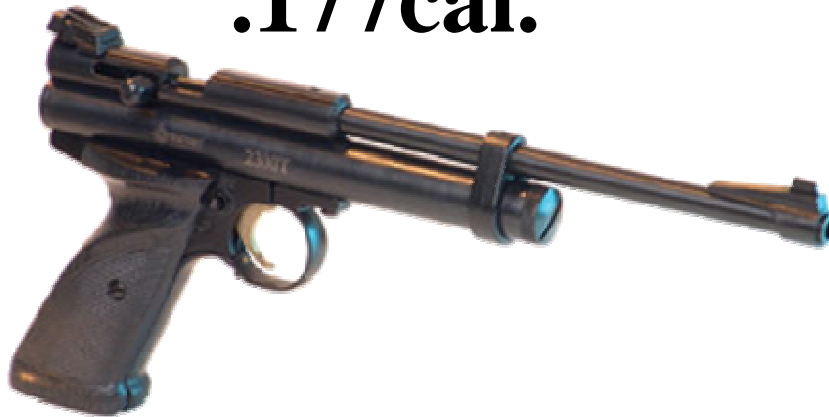

**EXPLODED VIEW
& PARTSLIST**

**2300T
TARGET PISTOL
.177cal.**

CROSMAN CORPORATION
RT 5 & 20
EAST BLOOMFIELD, NY 14443
Phone: 1-800-724-7486
Parts Order Fax: 585-657-5405
www.crosman.com

2300T-999 PART LIST

Manufacture Start Date:5/3/07

PART NUMBER	DESCRIPTION
1	AS2250-020 Breech Plug
2	1377-085 Bolt, .177cal. Black
3	2300-047 Breech, Short
4	AS2250-015 Screw, Rear Breech
5	1322B027 Screw, Breech 4-48x.25
6	88-089 Set Screw (3)
7	2300-001 Barrel, 10.1 CROS.177Cal.
8	788-101 Sight
9	2240-001 Barrel Band
10	2250-013 Piercing Knob
11	2300-122 Valve Assembly
11A	2250-010 Valve Body
11B	G397-013 Exhaust Valve Assy.
11C	788-061 Spring, Valve
11D	2300-037 Spacer
11E	130-035 O-Ring
11F	2250-020 Stem Guide Assy.
12	151-015 Screw, Valve
13	1322-017 Spring, Safety
14	130B031 Screw, Front Frame
15	111A067 Washer, Spring
16	1322-052 Safety
17	1322-054 Screw, Cover (2)
18	1322A044 Cover
19	1322A007 Trigger
20	105-054 Screw (2)
21	1322-045 Pin
22	2300-042 Set Screw
23	2300-035 Frame
24	2300-038 Spring Spacer
25	2300-039 Nut, Spring Spacer
26	NS1200-016 Spring
27	1322A029 Screw, Rear Frame
28	105-039 Steel Ball
29	2250-004 Tube Plug
30	2300-050 Striker
31	2100A011 Hammer Pin
32	AS2250-009 Handle, Knob
33	397-062 Seal, .177 Breech

PART NUMBER	DESCRIPTION
34	130-036 Breech Gasket
35	1322A026 Sleeve
36	2300A044 Tube
37	1322A048 Sear
38	782-024 Hammer Spring
-	151-020 Grip, Left (Not Shown)
-	151-019 Grip, Right (Not Shown)
-	2300-010 Rear Sight (Not Shown)